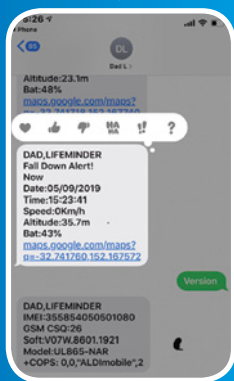

# FALLS • WANDERING • SOS

SMS TEXT

GPS LOCATION

Battery Standby Time 7 days  
Working Time 72 Hours  
Charging Time 2-3 Hours

CHARGING DOCKING STATION

SMALL AND LIGHT WEIGHT

All inclusive once only cost

**\$425**

Includes programming, \$25 SIM card & express delivery

Simple to order

Free call: **1800 68 44 22**  
(only available on land line)

Order online: [www.lifeminder.com.au](http://www.lifeminder.com.au)

Pay by PayPal